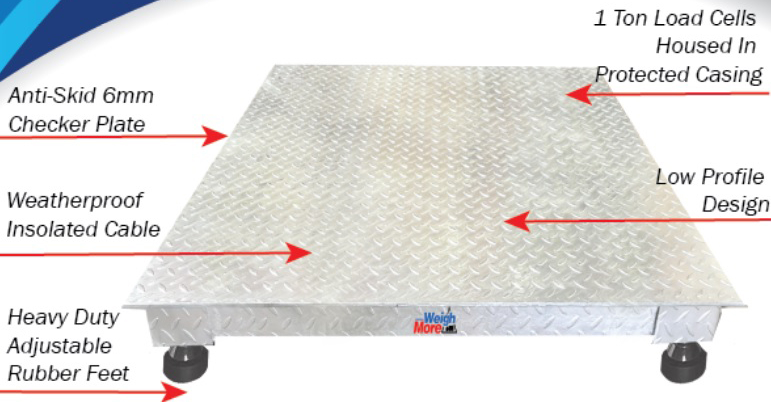

HDG-PTS PLATFORM SCALE

Unit 9/160 Hartley Road,
Smeaton Grange, NSW 2567

1300 336 131 | sales@weigh-more.com.au | www.weigh-more.com.au